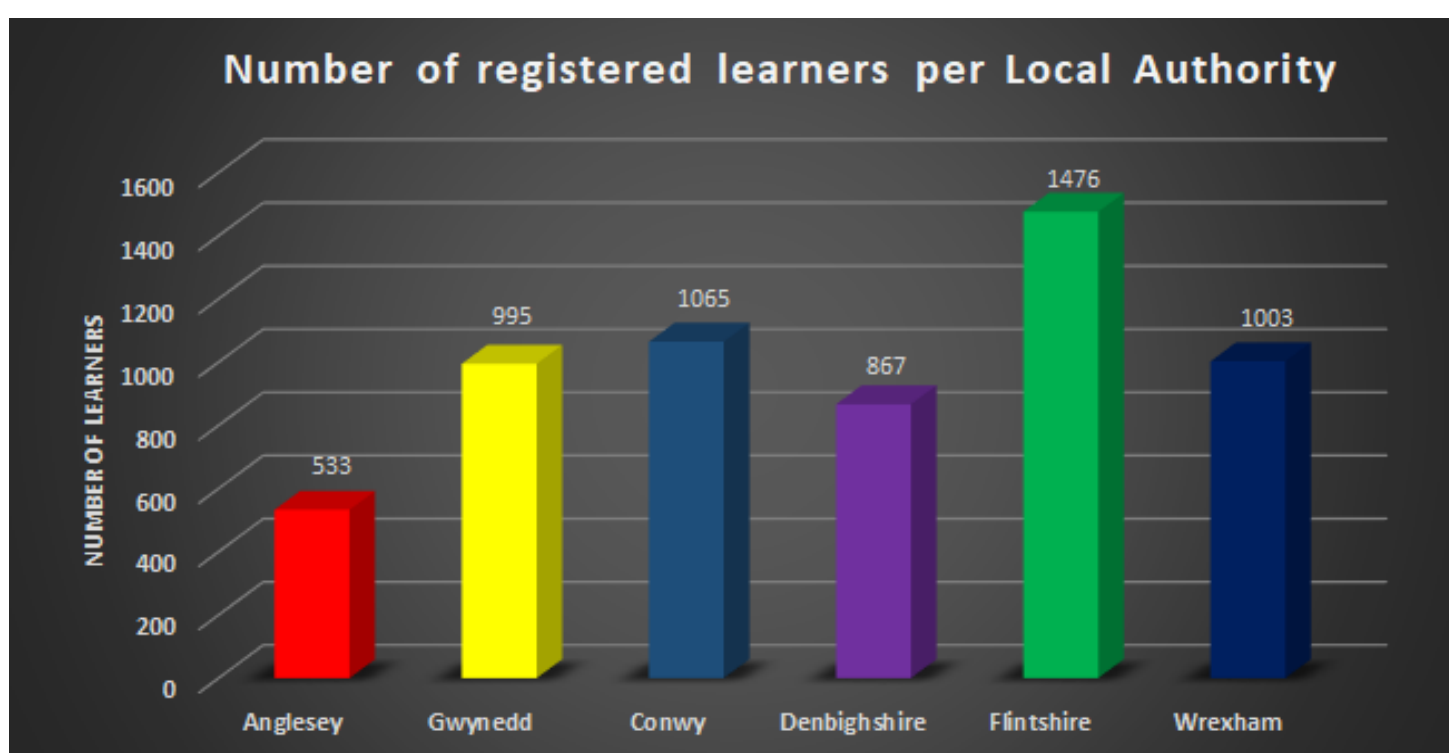

**THANK YOU,
PLEASE KEEP
SUPPORTING!**

**WWW.INOURPLACE.CO.UK
ACCESS CODE: NWSOL**

NWSOL@WALES.NHS.UK